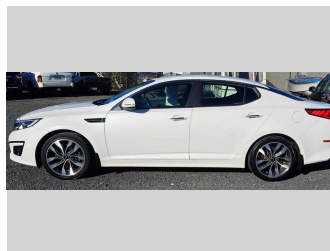

# 2014 Kia Optima EX 2.4P/6AT/SL/5S

**Purchase Price** **\$12,995**  
Includes GST, Registration & Licensing

Finance may be available on this vehicle. Ask one of our friendly staff for more information. **AVANTI FINANCE**

Body Style  
**4 door, Sedan**

Odometer  
**145,890 km**

Engine  
**2359 cc, Internal Combustion**

Fuel Type  
**Petrol**

Transmission  
**6 Speed Automatic, Front Wheel**

Wheels  
**Factory Alloys**

VIN  
**KNAGN417ME5446667**