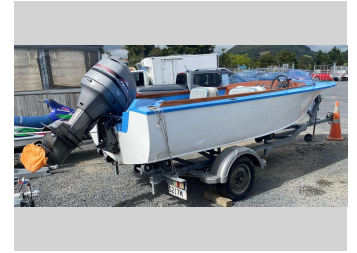

1989 Blackburn 6Teen Ply Day Boat

Purchase Price **\$3,995**
Includes GST, Registration & Licensing

Finance may be available on this vehicle. Ask one of our friendly staff for more information. **AVANTI FINANCE**

Gain peace of mind with Mechanical Breakdown Insurance. **Ask us how.** **autosure INSURANCE**

Top features
None Listed

Body Style
Day boat and trailer

Odometer
-

Engine
75 hp

Fuel Type
-

Transmission
-

Wheels
-