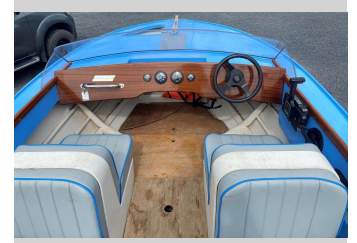

1989 Blackburn 6Teen Ply Day Boat

Purchase Price **\$3,995**
Includes GST, Registration & Licensing

Finance may be available on this vehicle. Ask one of our friendly staff for more information. **AVANTI FINANCE**

Gain peace of mind with Mechanical Breakdown Insurance. **Ask us how.** **autosure INSURANCE**

Top features
None Listed

Body Style
Day boat and trailer

Odometer
-

Engine
75 hp

Fuel Type
-

Transmission
-

Wheels
-

VIN
-

Interior
White

Safety
-

Reg No.
S217M

Ext Colour
White

History
-

Seats
4 seats, Vinyl

CO2 Emissions
-