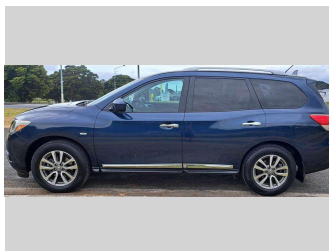

2014 Nissan Pathfinder TI 3.5P4WD6CVT/SW5D7

Purchase Price **\$17,995**
Includes GST, Registration & Licensing

Finance may be available on this vehicle. Ask one of our friendly staff for more information. **AVANTI FINANCE**

Body Style
5 door, Station Wagon

Odometer
167,693 km

Engine
3498 cc, Internal Combustion

Fuel Type
Petrol

Transmission
CVT

Wheels
18", Factory Alloys

VIN
5N1AR2MM4EC659221

Interior
Black, Vinyl