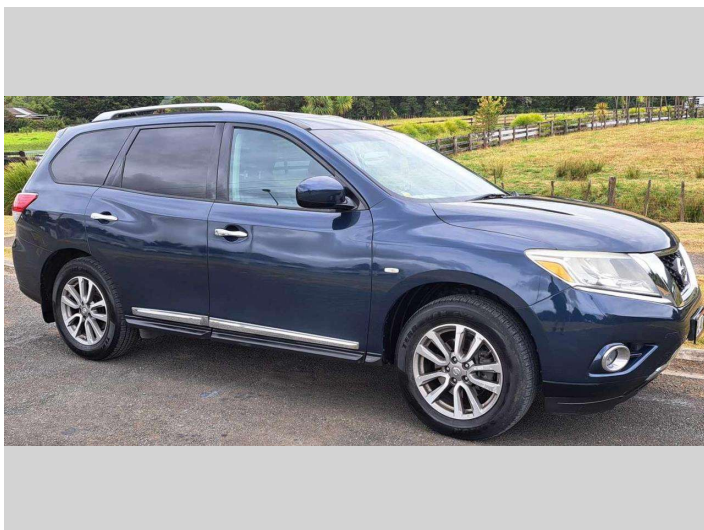

2014 Nissan Pathfinder TI 3.5P4WD6CVT/SW5D7

Purchase Price **\$17,995**
Includes GST, Registration & Licensing

Finance may be available on this vehicle. Ask one of our friendly staff for more information. **AVANTI FINANCE**

Body Style
5 door, Station Wagon

Odometer
167,693 km

Engine
3498 cc, Internal Combustion

Fuel Type
Petrol

Transmission
CVT

Wheels
18", Factory Alloys

VIN
5N1AR2MM4EC659221

Interior
Black, Vinyl

Safety
-

Reg No.
HHL487

Ext Colour
Blue

History
NZ New, 6 owners

Seats
7 seats, Leather

CO2 Emissions
-

Energy Economy
-

-